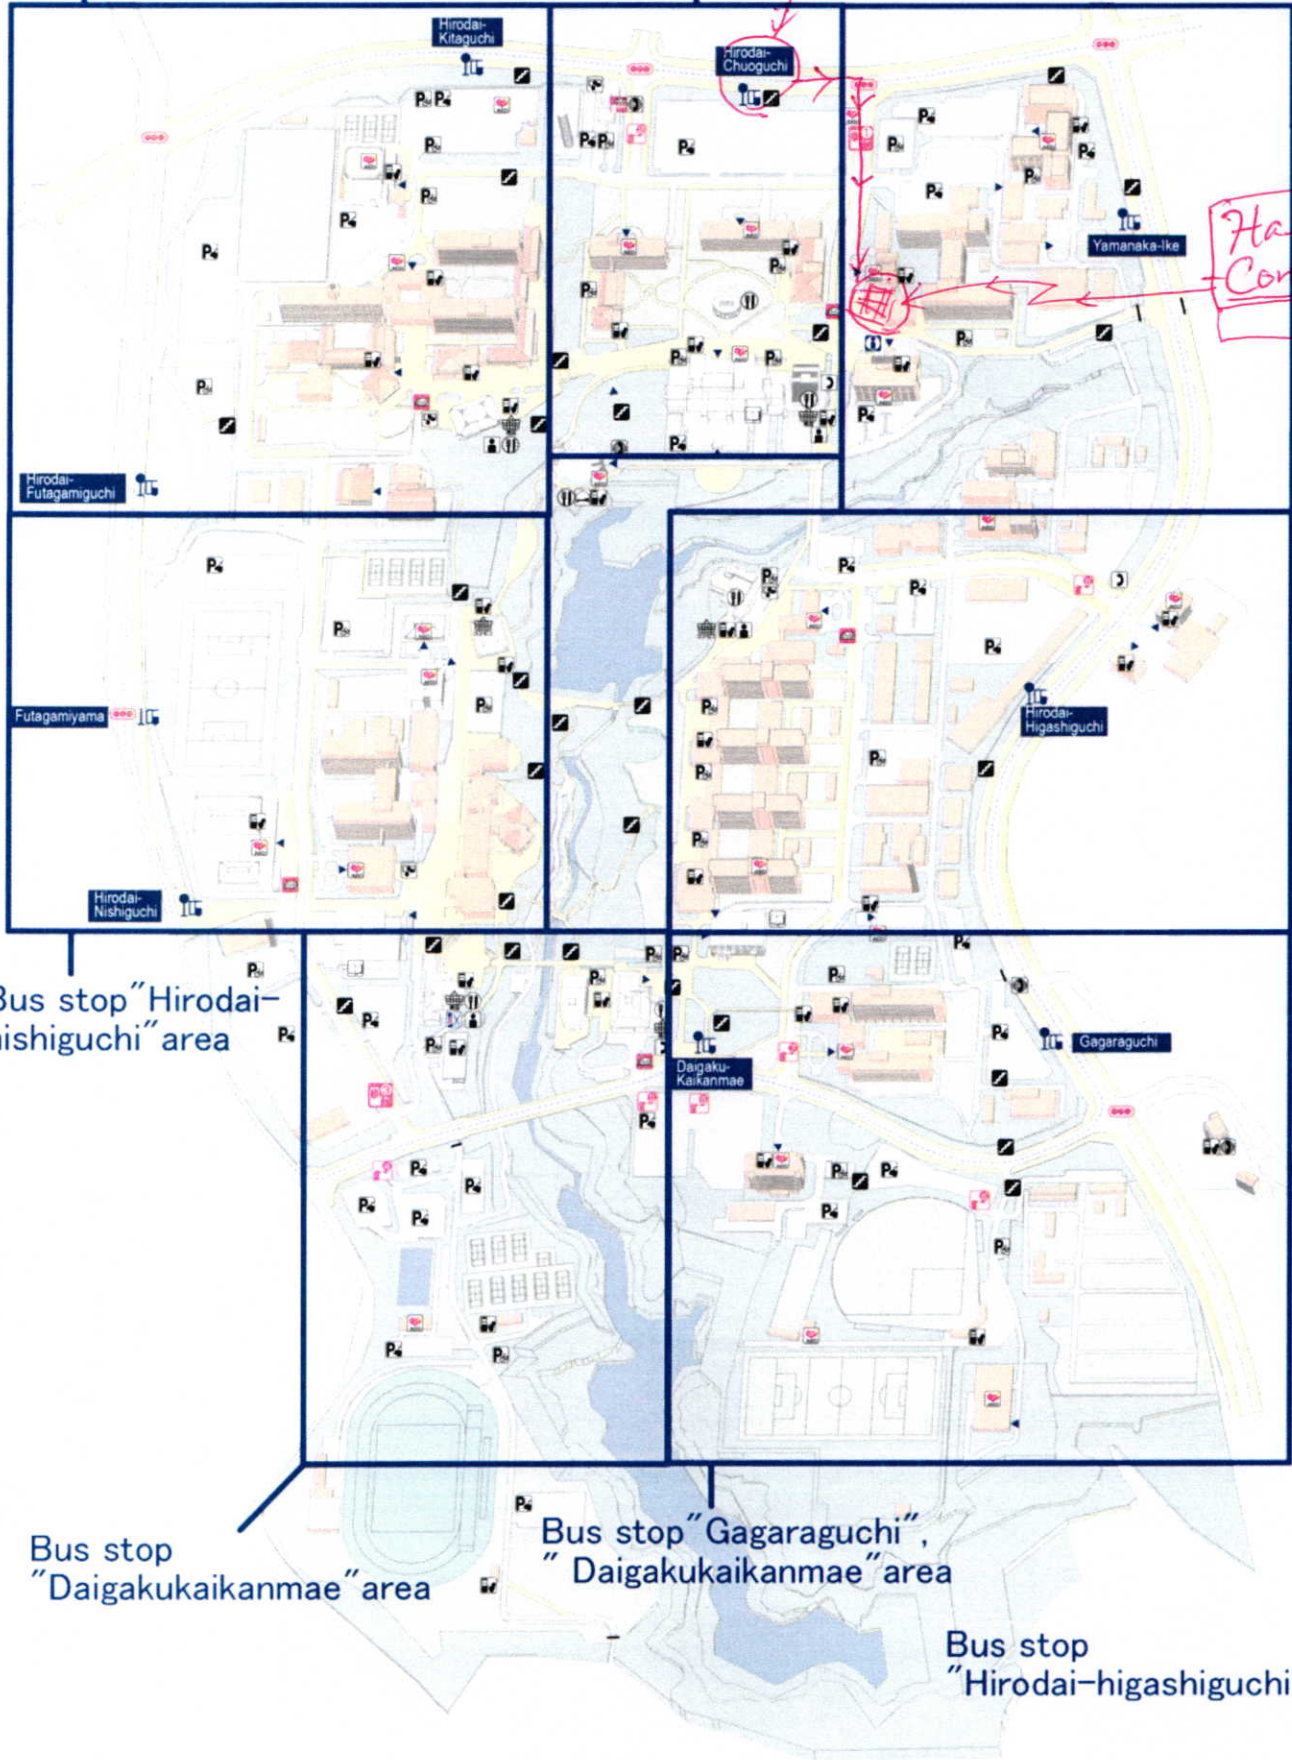

Bus stop "Hirodai-chuoguchi" area
Use this bus stop

Bus stop "Hirodai-kitaguchi",
"Hirodai-Futagamiguchi" area

Bus stop "Hirodai-chuoguchi",
"Yamanaka-ike" area

Haber-
Conference
Venue

Bus stop "Hirodai-nishiguchi" area

Bus stop "Gagaraguchi",
"Daigakukaikanmae" area

Bus stop
"Daigakukaikanmae" area

Bus stop
"Hirodai-higashiguchi" area